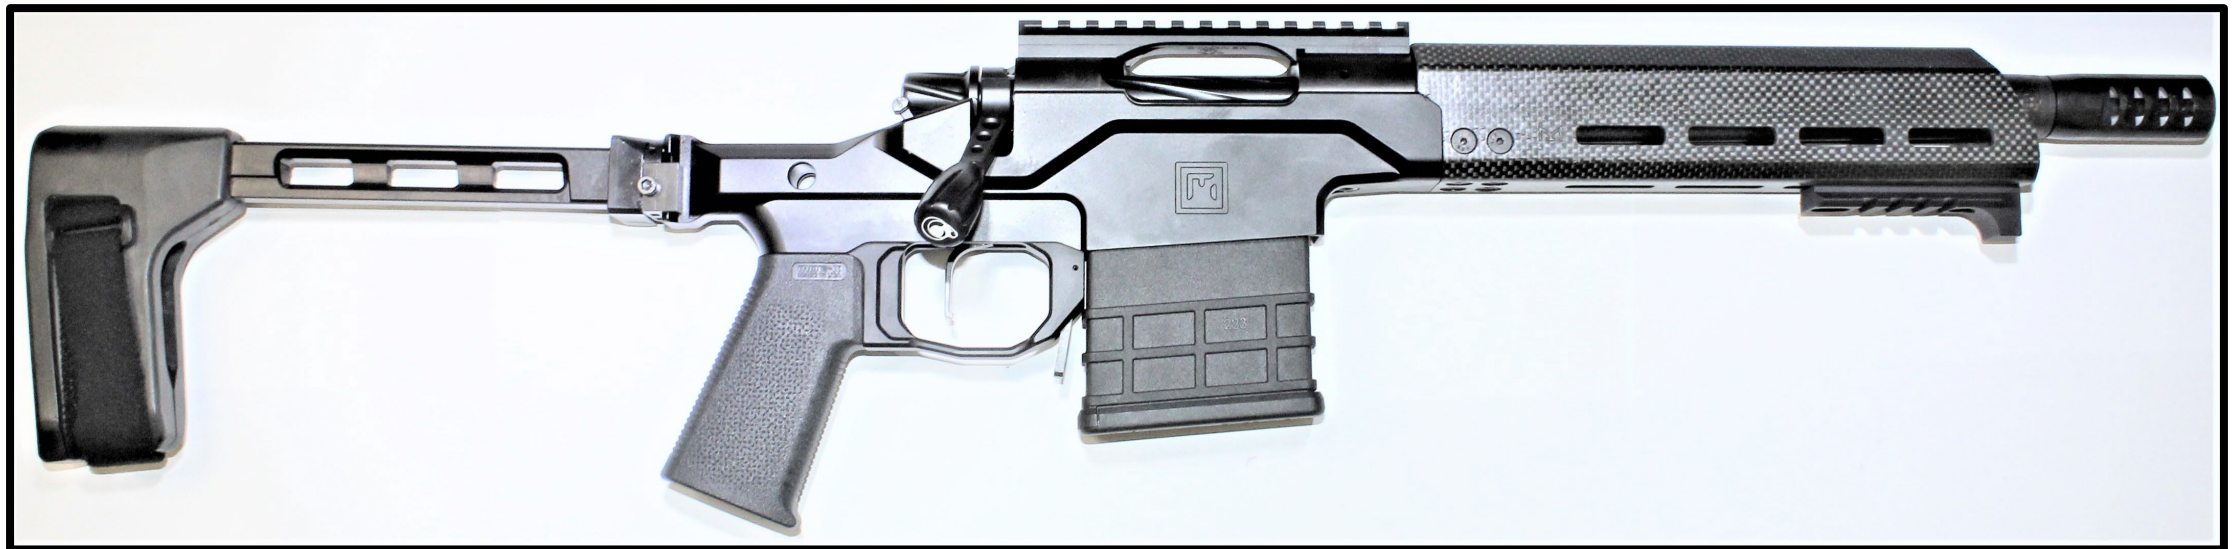

Christensen Arms, model 14 with FS1913 Attached –
Short-barreled Rifle