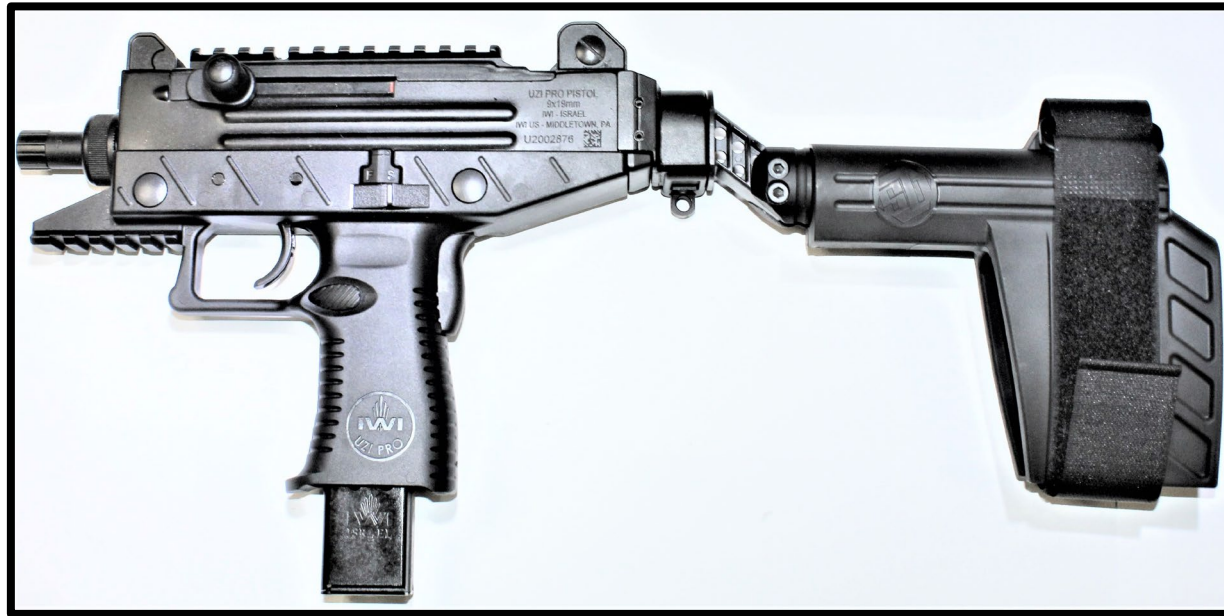

IWI, model UZI Pro Pistol with SBX-K Attached – Short-barreled Rifle