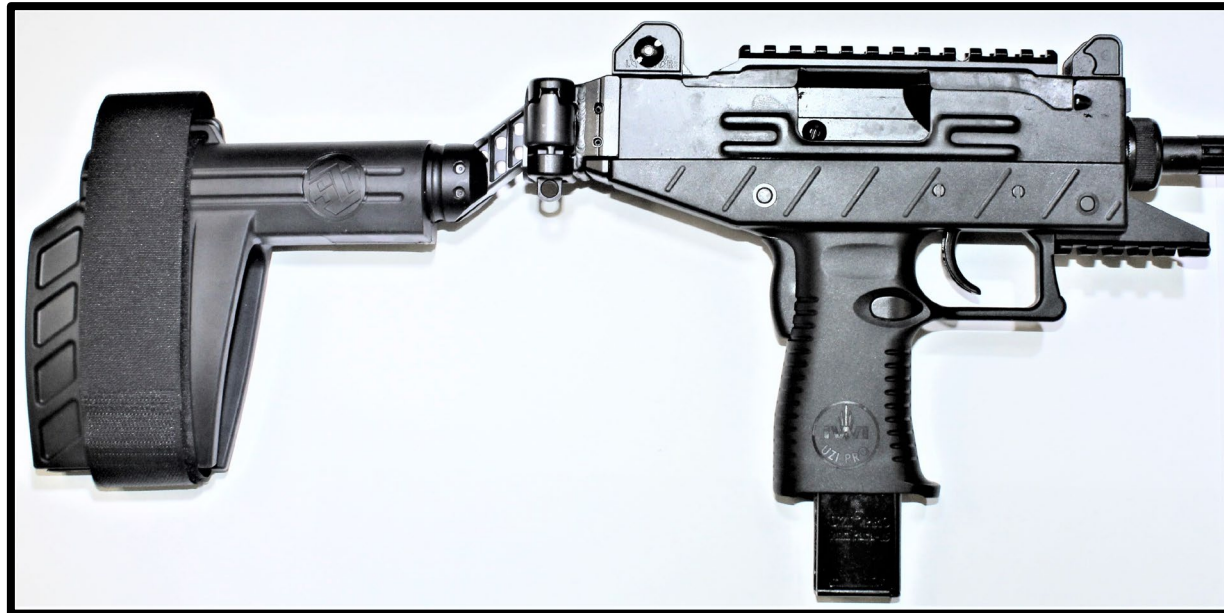

IWI, model UZI Pro Pistol with SBX-K Attached – Short-barreled Rifle